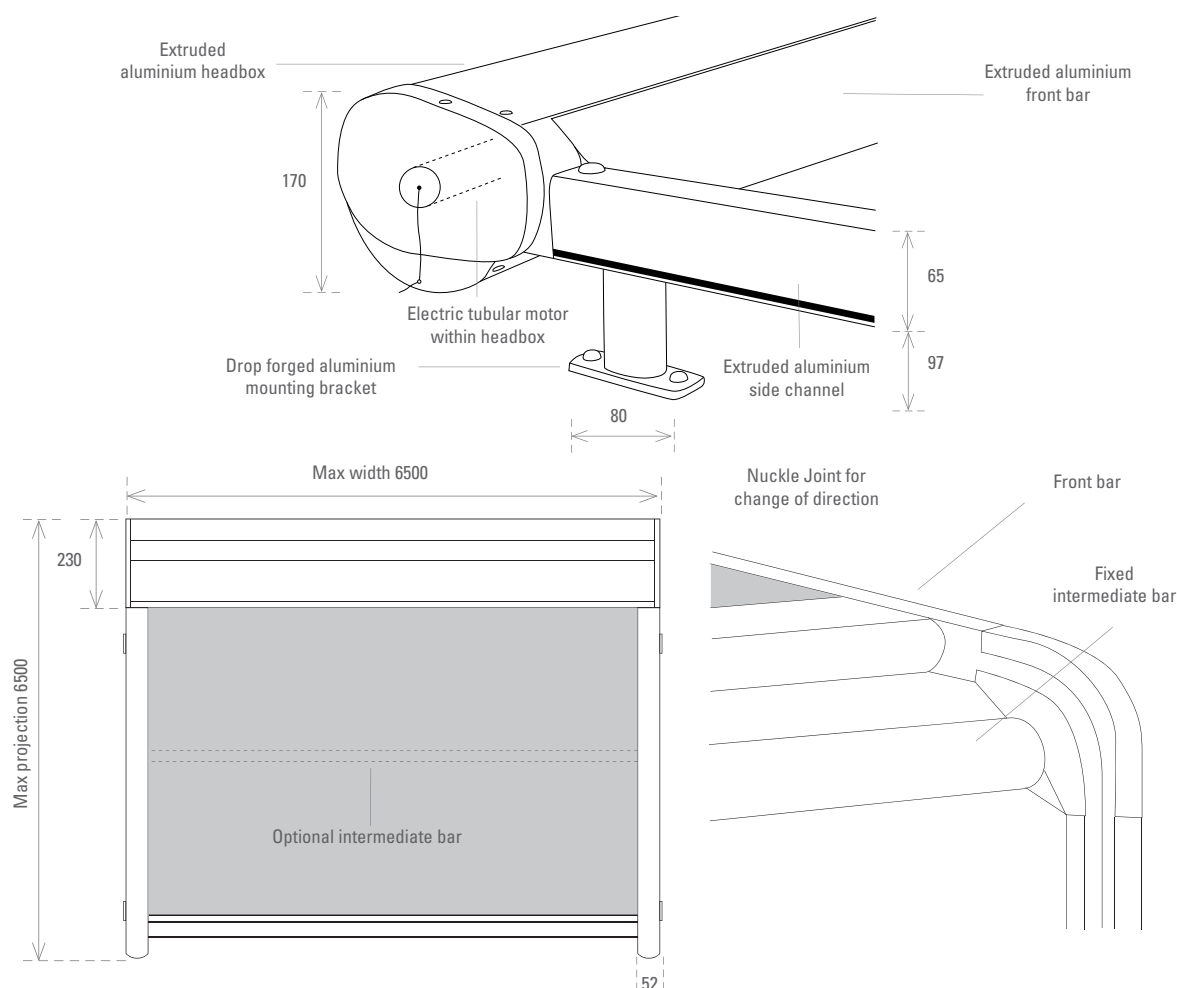

- ▶ The patented return motion spring assembly system intelligently matches spring tension to the size of the fabric, this guarantees constant fabric tension is maintained through the fabric at all times.
- ▶ Components are manufactured from drop-forged aluminium, 6061 extruded aluminium and marine grade 316 stainless steel fixings, all with a superior double baked enamel powder coat finish.
- ▶ Viva Sunscreens range of quality textiles presents the ultimate balance between visibility and light transmission control whilst providing incomparable weather resistance and ease of maintenance.
- ▶ The Palazzo Sunroof System utilises the latest German engineering techniques and is ISO 9001 safety tested by German TUV (Product Safety Certification).  MADE IN GERMANY

SIZES		
WIDTH	Min 1500mm Max 6500mm	
PROJECTION	Min 1400mm Max 6500mm	
COLOURS		
STANDARD	White RAL 9016/White Aluminium RAL9006/Black RAL 8022	
OPTIONAL	Over 300 optional custom RAL colours available	
OPERATION		
ELECTRICAL	Somfy electric tubular motor-remote-sun-wind & timers	
SIDE CHANNELS		
MATERIAL	Powder coated 6061 grade extruded aluminium with Kevlar reinforced belt drive mechanism within channel	
SIZE	65mm x 52mm	
HEAD BOX		
MATERIAL	Powder coated 6061 grade extruded aluminium	
SIZE	170mm x 200mm	
TOP ROLLER		
MATERIAL	Heavy duty extruded roller tube	
DIAMETER	85mm	
FRONT BAR		
MATERIAL	Powder coated 6061 extruded aluminium	
SIZE	120mm x 68mm	
MOUNTING BRACKETS		
MATERIAL	Drop forged aluminium with stainless steel key connections	
FABRIC		
MARINE GRADE ACRYLIC	100% dope dyed acrylic "Sunacrylic" fibre-orchestra	
SUNSCREEN MESH	High tenacity polyester core yarn sunscreen - Oxygen S5 (5% openness) S15 (15% openness) ranges	
STANDARD COLOUR OPTIONS OR CUSTOM COLOUR ON REQUEST		
White/RAL 9016	White Aluminium/RAL 9006	Black/RAL 8022