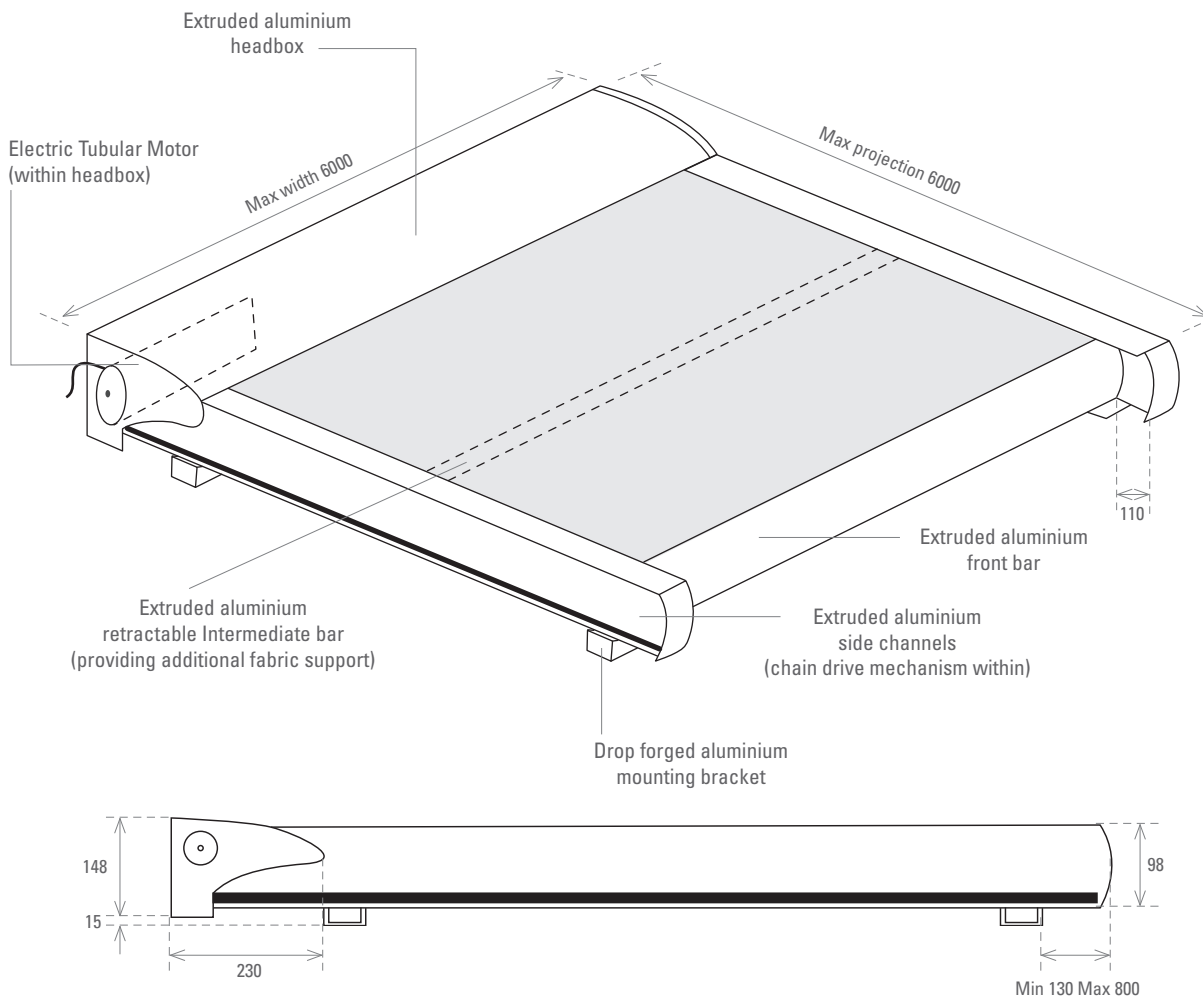

- ▶ Patented stainless steel chain-drive mechanism ensures maximum widths and projections are easily achieved without compromising screen tension or performance during operation.
- ▶ Exclusive to the Parizzi Screen Retractable Roof System is a fully retractable intermediate bar that intelligently provides support to fabric when being used in higher wind speeds.
- ▶ All parts are manufactured from non-corrosive materials and applied with long lasting finishes, ensuring the Parizzi Screen Retractable Roof System will last in even the harshest conditions.
- ▶ Designed, engineered and manufactured in Germany. Certified ISO 9001: Safety tested by German TUV (Product Service).  MADE IN GERMANY

PARIZZI SCREEN RETRACTABLE ROOF SPECIFICATIONS

Please note illustrations are not to scale. All measurements are in millimetres. Please contact your Viva Sunscreens representative for additional information.

SIZES		
WIDTH	Min 1500mm	Max 6000mm
PROJECTION	Min 1200mm	Max 6000mm
COLOURS		
STANDARD	White, Grey Brown	
OPTIONAL	2 standard colours 300 colours available in the European RAL Powder Coat Range	
OPERATION		
ELECTRICAL	Remote operation. Optional - wind, sun, rain sensors and timer or interface with BMS	
SIDE CHANNELS		
MATERIAL	Powder coated 6061 grade extruded aluminium with stainless steel chain drive mechanism within channel	
HEAD BOX		
MATERIAL	Powder coated 6061 extruded aluminium	
SIZE	230mm x 148mm	
TOP ROLLER		
MATERIAL	Heavy-duty galvanised roller tube	
DIAMETER	78mm	
FRONT BAR		
MATERIAL	Powder coated 6061 extruded aluminium	
DIAMETER	78mm	
MOUNTING BRACKETS		
MATERIAL	Forged aluminium and stainless steel allen key connections	
FABRIC		
MARINE GRADE ACRYLIC SUNSCREEN MESH	100% dope dyed acrylic "Sunacrylic" fibre - Orchestra, Symphony, Opera ranges are available	
	High tenacity polyester core yarn sunscreen - Oxygen S5 (5% openness) S15 (15% openness) ranges	
STANDARD COLOUR OPTIONS OR CUSTOM COLOUR ON REQUEST		
	White/RAL 9016	Grey Brown/RAL 8019